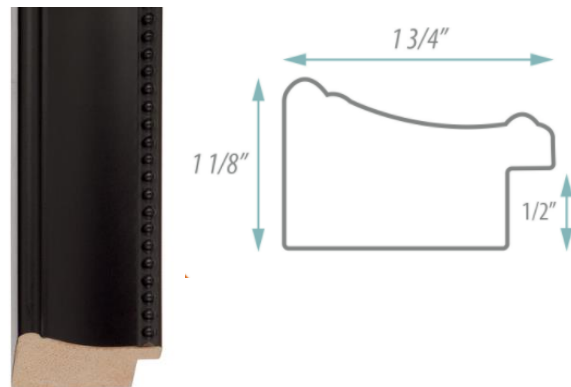

#### FEATURES:

- ONE 21X40" HIGH RESOLUTION SILVER PLATE GLASS MIRROR SIZE W/ DECORATIVE FRAME.
- "WALL HUGGER" HANGER FOR MOUNTING INCLUDED.
- STANDARD MOUNTING STYLE IS VERTICAL. FOR HORIZONTAL, PLEASE SPECIFY WHEN ORDERING.
- PACKED IN FOUR WALL (FOLDED DOUBLE WALL) CORRUGATION.
- STYLE: MODERN
- COLOR: BLACK
- FINISH: MATTE

#### MIRROR FINISHES:

- FLAT POLISHED EDGE
- BEVELED EDGE

**OVERALL SIZE DIMENSION: 24 1/2" WIDE X 43 1/2" HIGH X 1 1/8" DEEP**